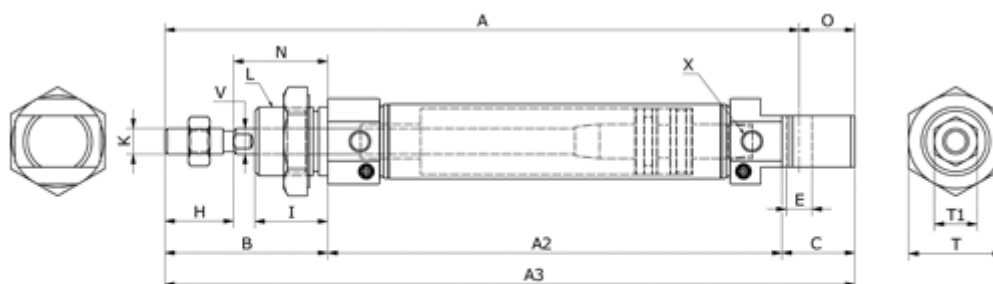

Data Sheet

Article number: 58MIC20S0100CAG

Description: Cylinder MIC-20x100-S-CA-G, Ø20x100
Double acting with cushin type - port 1/8"

Measures

A	= 115	I	= 20	V	= 8
A2	= 62	K	= M8x1,25	X	= 1/8"
A3	= 126	L	= M22x1,5		
B	= 44	N	= 24		
Bore diameter	= 20	O	= 11		
C	= 20	Stroke	= 100		
E	= 8	T	= 12		
HS	= 20	T1	= 29		